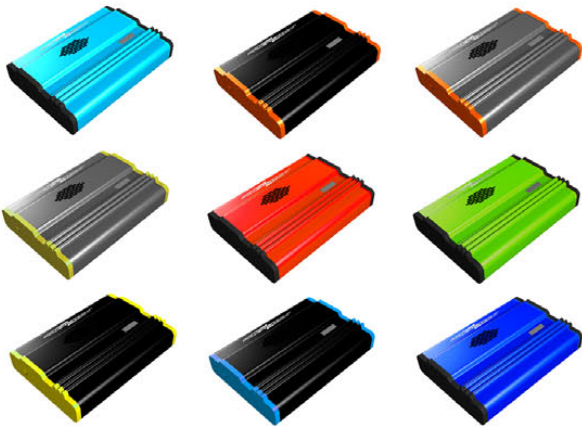

12V DC to AC 175 Watt Power Inverter

Can come in various different color combinations with a rubberised finish:

Product Box:

This ultra slim pocket size inverter plugs into your cigarette lighter or to airplane DC socket to power laptops, cell phone chargers and other small electronic devices.

Features:

- 175 watts continuous power
- 120 volt AC outlet
- Overload Indicator
- USB Output Port
- Power ON/OFF Button

Accessories Included:

- Battery Clip Cables
- Cigarette Lighter Connector
- Airplane Connector

CARBON FIBER DESIGN	MICRO CHIP TECHNOLOGY	USB CONNECTION
----------------------------	------------------------------	-----------------------

Output Wave Form	Modified Sinewave
AC Output Power (max. continuous)	175W
Peak Power	350W
Input	13.8V DC, 17.5A Max
Output	120VAC / 60Hz
USB Output Power	5V DC 250 mA