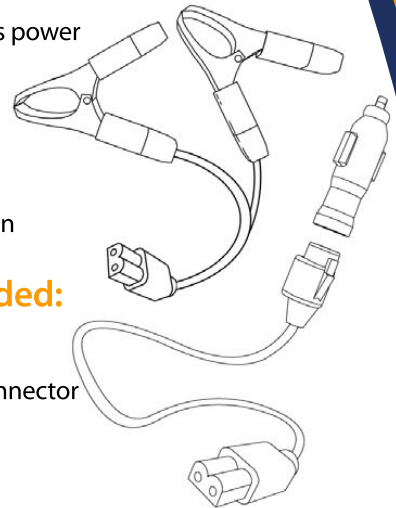

12V DC to AC 175 Watt Power Inverter

Can come in various different color combinations with a rubberised finish:

Product Box:

This ultra slim pocket size inverter plugs into your cigarette lighter or to airplane DC socket to power laptops, cell phone chargers and other small electronic devices.

Features:

- 175 watts continuous power
- 120 volt AC outlet
- Overload Indicator
- USB Output Port
- Power ON/OFF Button

Accessories Included:

- Battery Clip Cables
- Cigarette Lighter Connector
- Airplane Connector

CARBON FIBER DESIGN	MICRO CHIP TECHNOLOGY	USB CONNECTION
----------------------------	------------------------------	-----------------------

Output Wave Form	Modified Sinewave
AC Output Power (max. continuous)	175W
Peak Power	350W
Input	13.8V DC, 17.5A Max
Output	120VAC / 60Hz
USB Output Power	5V DC 250 mA